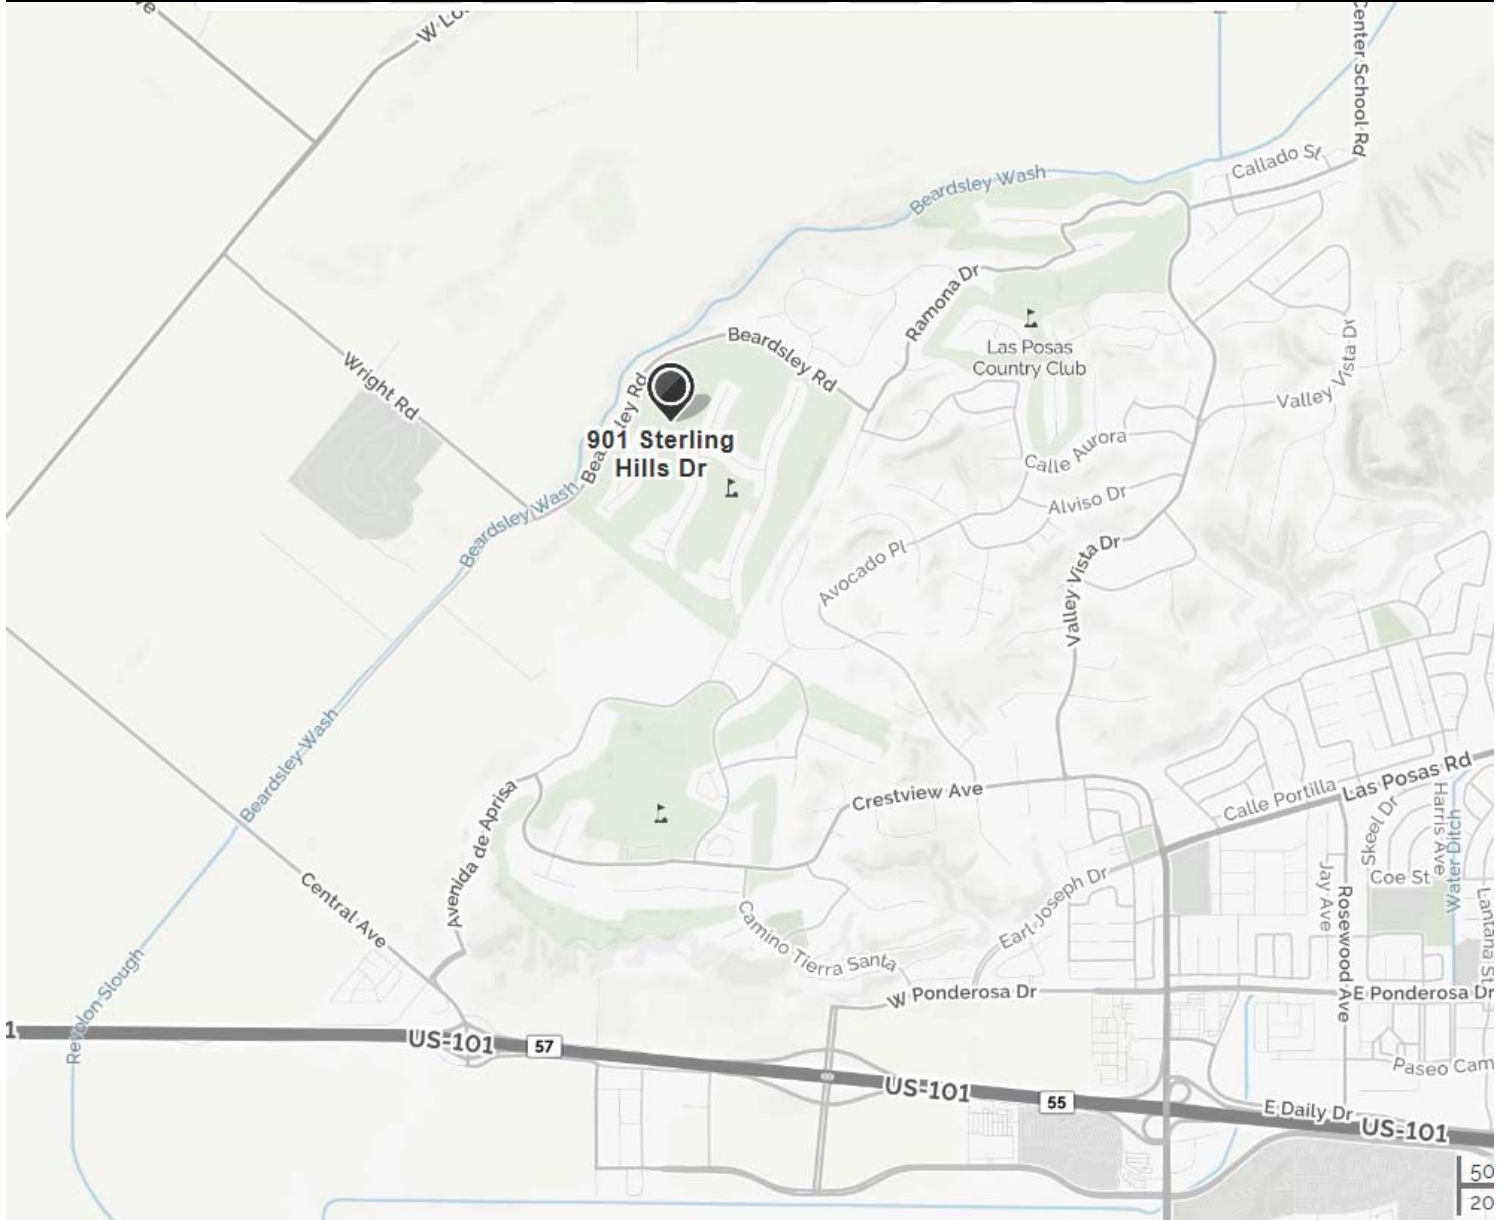

# Sterling Hills Country Club - Wedgewood Banquet

901 Sterling Hills, Camarillo, CA 93010

## **DIRECTIONS FROM VENTURA**

**101 South Towards Los Angeles**  
**Take Central Ave Exit — Turn Left**  
**Follow Central Ave to Beardsley**  
**Turn Right onto Beardsley Road**  
**Turn Right onto Sterling Hills Drive**

## **DIRECTIONS FROM CAMARILLO/ SIMI VALLEY/OAK PARK/AGOURA**

**101 North Towards Ventura**  
**Take Central Ave Exit — Merge Right**  
**Follow Central Ave to Beardsley Road**  
**Turn Right onto Beardsley Road**  
**Turn Right onto Sterling Hills Drive**

**At Wedgewood Banquet Center**